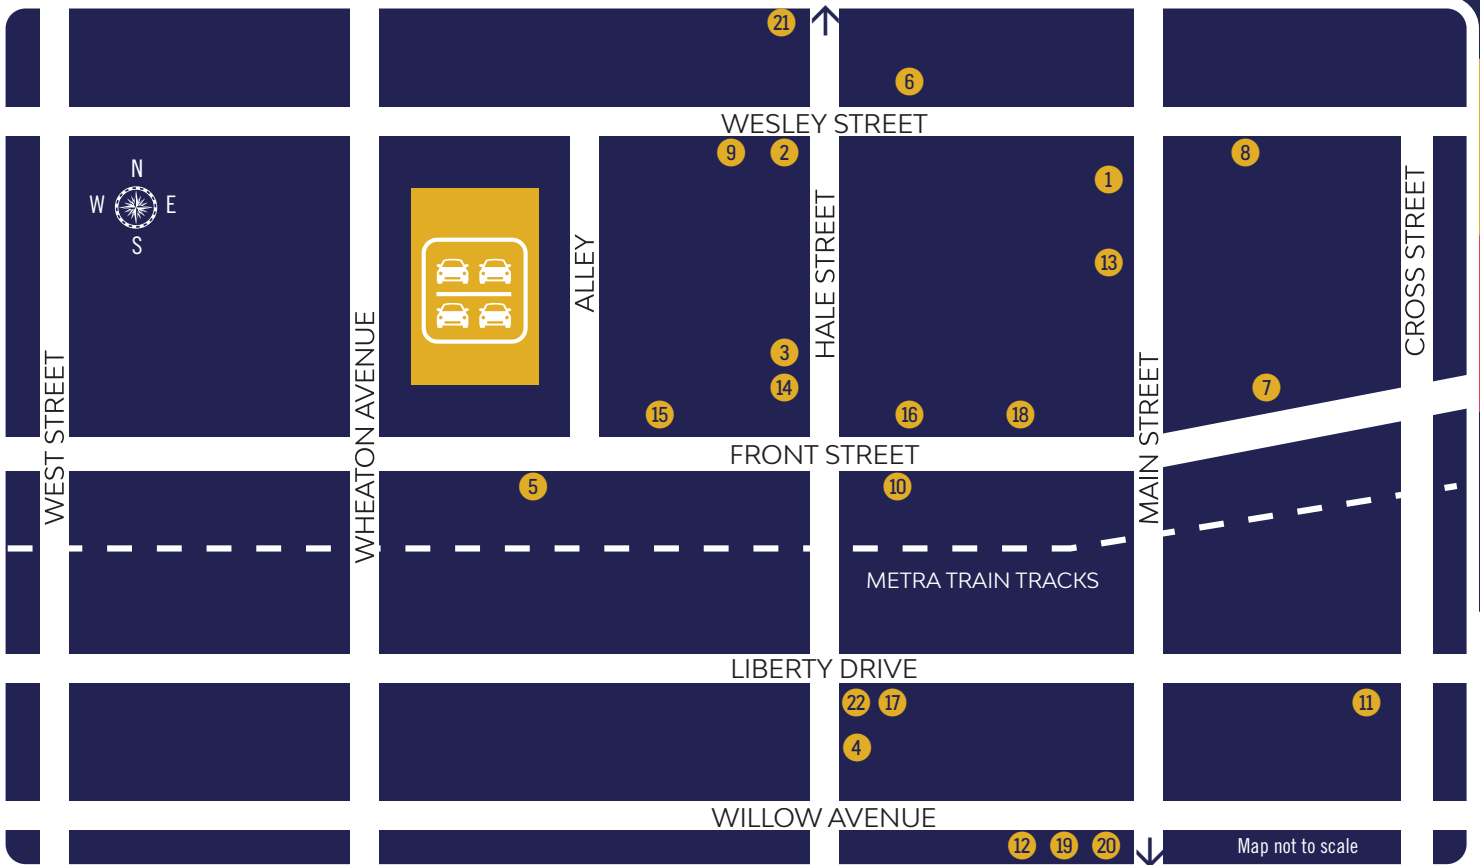

**WALK DOWNTOWN WHEATON AND VISIT THESE
WOMEN-OWNED OR -MANAGED BUSINESSES!**

FEATURING ARTISTS FROM THE COMMUNITY, WHEATON NORTH (WN),
WHEATON WARRENVILLE SOUTH (WWS), AND THE DUPAGE ART LEAGUE (DPAL)