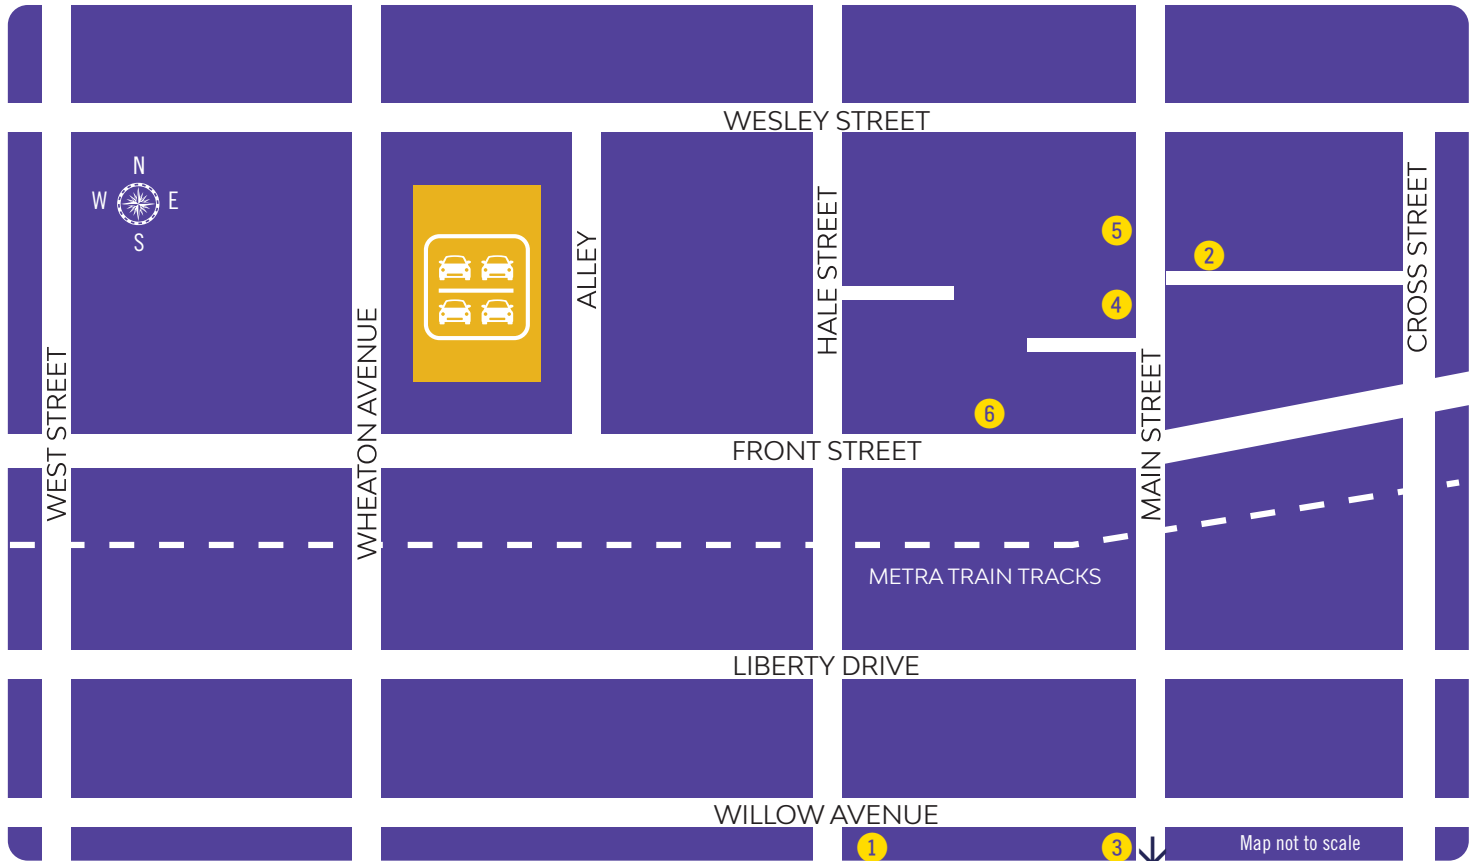

# DOWNTOWN WHEATON **CHARACTER** **TRAIL**

**SATURDAY, APRIL 13**  
**11AM - 1PM**

- 1. A Baby Naturally**  
130 W. Willow Avenue
- 2. BABAM**  
125 N. Main Street
- 3. DoodleBug Workshop**  
314 S. Main Street
- 4. Extract Juicery**  
114 N. Main Street
- 5. Model Act Studios**  
124 N. Main Street
- 6. The Little Popcorn Store**  
111 1/4 Front Street